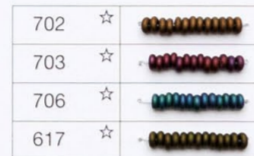

Rainbow

Transparent Rainbow

Opaque Rainbow

Inside Color

Metallic

Nickel Plating

Gold Plating

PF

Matte Colors

Transparent

Opaque

Luster

Transparent Gold Luster

Rainbow

Transparent Rainbow

Opaque Rainbow

Inside Color

Metallic

Nickel Plating

- marked colors ... These colors may change by bleach or oxidation over time.
- ★ marked colors ... These colors may come off with friction.
- ☆ marked colors ... These colors may come off with strong or prolonged friction.
- marked colors ... These colors may come off with organic solvent included in dry-cleaning, perfume etc.