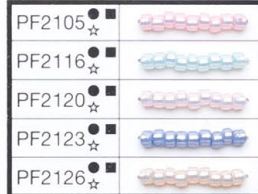

Size

PF colors... These colors have durable coating.

Transparent

Opaque

Silver Lined

Transparent Silver Lined

Ceylon Silver Lined

Luster

Transparent Luster

Transparent Gold Luster

Ceylon Luster

Rainbow

Transparent Rainbow

Inside Color

Metallic

Gold Plating

Copper Lined

PF

Opaque

Silver Lined

Transparent Silver Lined

Luster

Transparent Gold Luster

Ceylon