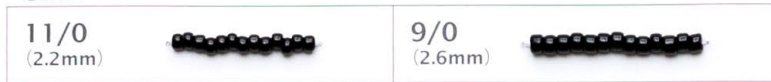

Size

PF colors... These colors have durable coating.

Transparent

Opaque

Silver Lined

Transparent Silver Lined

Ceylon Silver Lined

Luster