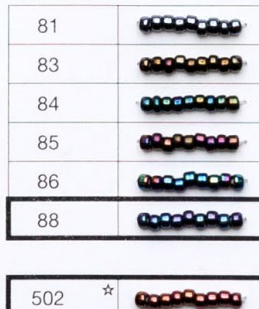

Size

PF colors... These colors have durable coating.

Transparent

Opaque

Silver Lined

Transparent Silver Lined

Ceylon Silver Lined

Luster

Transparent Luster

Transparent Gold Luster

Ceylon Luster

Rainbow

Transparent Rainbow

Inside Color

Metallic

Gold Plating

Copper Lined

PF

Opaque

Silver Lined

Transparent Silver Lined

Luster

Transparent Gold Luster

Ceylon