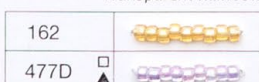

Size

PF colors... These colors have durable coating.

Transparent

Opaque

Silver Lined

Transparent Silver Lined

Ceylon Silver Lined

Luster

Transparent Luster

Transparent Gold Luster

Ceylon Luster

Rainbow

Transparent Rainbow

Inside Color

Metallic

Gold Plating

Copper Lined

PF

Opaque

Silver Lined

Transparent Silver Lined

Luster

Transparent Gold Luster

Ceylon